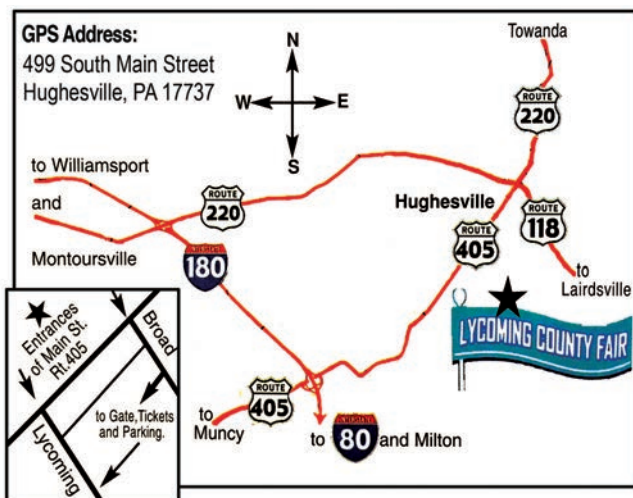

Parking on the Fairgrounds is **\$4.00**

**Rides Open 5pm Daily Except Sat., Sun., Tues.
and the last Saturday, Rides Open at 2PM.**

Handicapped Parking Next to Gate Entrances.

*FREE SHOWS DAILY at Red Dog Mobile Storage
Stage and Amelia Earhart Funway.*

*Visit our Web page for Farm Animal Shows
& Youth Livestock Sale and other*

Fairground events: www.lycomingfair.net

**Directions to the Lycoming County Fair
in Hughesville, PA**

Best Seats Available! **Advance Sales Tickets**